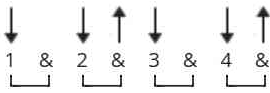

Love Is All Around Chords by The Troggs

Difficulty: absolute beginner

Tuning: E A D G B E

Key: D

CHORDS

STRUMMING

99 bpm

[Intro]

D G A G x2

[Verse 1]

	D		Em		G		A		D		Em		G		A	
I		feel it in my fingers,		I feel it in my		toes.										
		D		Em		G		A		D		Em		G		A
Well		love is all around me,		and so the feeling		grows.										
		D		Em		G		A		D		Em		G		A
It's		written on the wind,		it's everywhere I		go.										
		D		Em		G		A		D		Em		G		A
So		if you really love me,		come on and let it		show.										
		Bassline														

[Refrain 1]

	G		Em				
You	know I love you, I		always will.			
	G		D				
My	mind's made up by the		way that I feel.	_	There's		
	G		Em				
no	beginning, there'll		be no end,	'Cause		
	Em		A				
on	my love	you		can depend.	
		Bassline					

| Bassline |

[Verse 3]

D **Em** **G** **A** **D** **Em** **G** **A**
It's | written on the wind, | it's everywhere I | go. |
D **Em** **G** **A** **D** **Em**
So | if you really love me, | come on and let it | show. |
G **A** **D** **Em**
Come on and let it | show.
G **A** **D** **Em**
Come on and let it | show.
G **A** **D** **Em**
Come on and let it | show.... ... (fade)