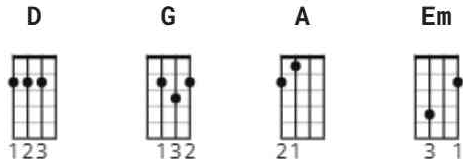

Love Is All Around Chords by The Troggs

Difficulty: absolute beginner

Tuning: E A D G B E

Key: D

CHORDS

STRUMMING

99 bpm

[Intro]

D G A G x2

[Verse 1]

	D		Em		G		A		D		Em		G		A	
I		feel it in my fingers,		I feel it in my		toes.										
		D		Em		G		A		D		Em		G		A
Well		love is all around me,		and so the feeling		grows.										
		D		Em		G		A		D		Em		G		A
It's		written on the wind,		it's everywhere I		go.										
		D		Em		G		A		D		Em		G		A
So		if you really love me,		come on and let it		show.										
		Bassline														

[Refrain 1]

	G		Em				
You	know I love you, I		always will.			
	G		D				
My	mind's made up by the		way that I feel.	_	There's		
	G		Em				
no	beginning, there'll		be no end,	'Cause		
	Em		A				
on	my love	you		can depend.	
		Bassline					

| Bassline |

[Verse 3]

D **Em** **G** **A** **D** **Em** **G** **A**
It's | written on the wind, | it's everywhere I | go. |
D **Em** **G** **A** **D** **Em**
So | if you really love me, | come on and let it | show. |
G **A** **D** **Em**
Come on and let it | show.
G **A** **D** **Em**
Come on and let it | show.
G **A** **D** **Em**
Come on and let it | show.... ... (fade)